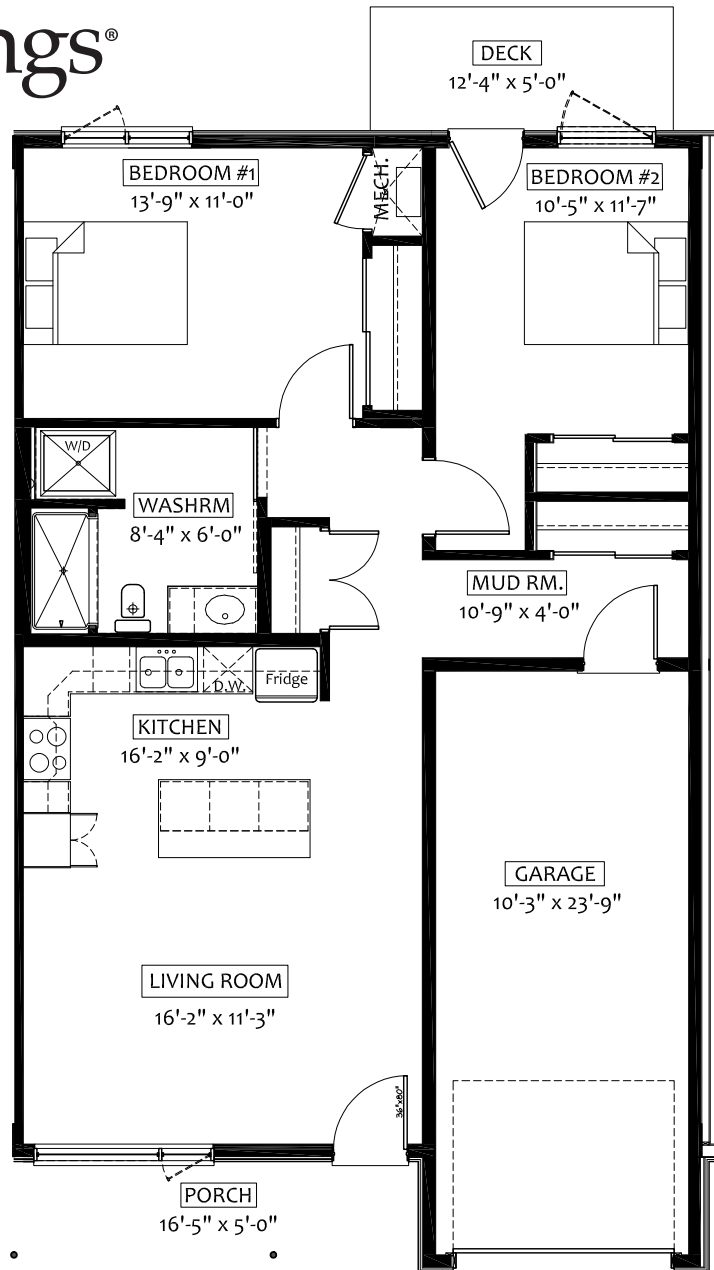

Wellings[®]
OF STETTLER

AURORA

ELEVATION E

2 BEDROOM W/GARAGE

TOTAL: **1346 SQ FT**

INTERIOR: **947 SQ FT**

GARAGE: **265 SQ FT**

PORCH & DECK: **134 SQ FT**

ILLUSTRATIONS FOR MARKETING PROPOSES ONLY. SIZES MAY VARY SLIGHTLY.