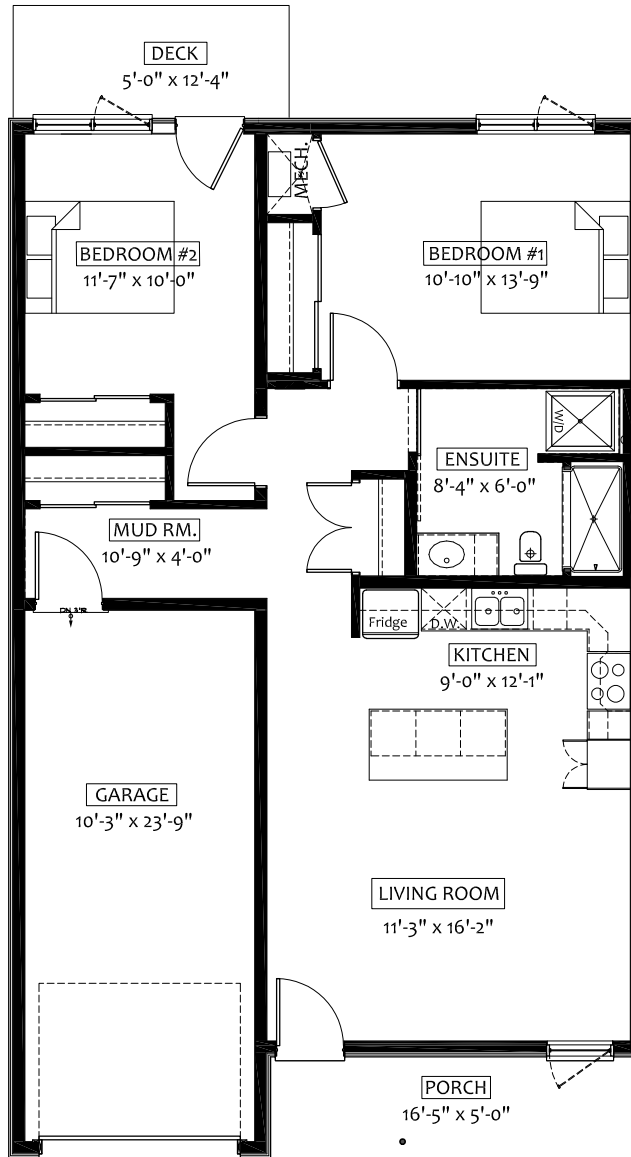

Wellings®
OF STETTLER

ZODIAC

ELEVATION B

2 BEDROOM W/GARAGE

TOTAL: **1346 SQ FT**

INTERIOR: **947 SQ FT**

GARAGE: **265 SQ FT**

PORCH & DECK: **134 SQ FT**

ILLUSTRATIONS FOR MARKETING PROPOSES ONLY. SIZES MAY VARY SLIGHTLY.